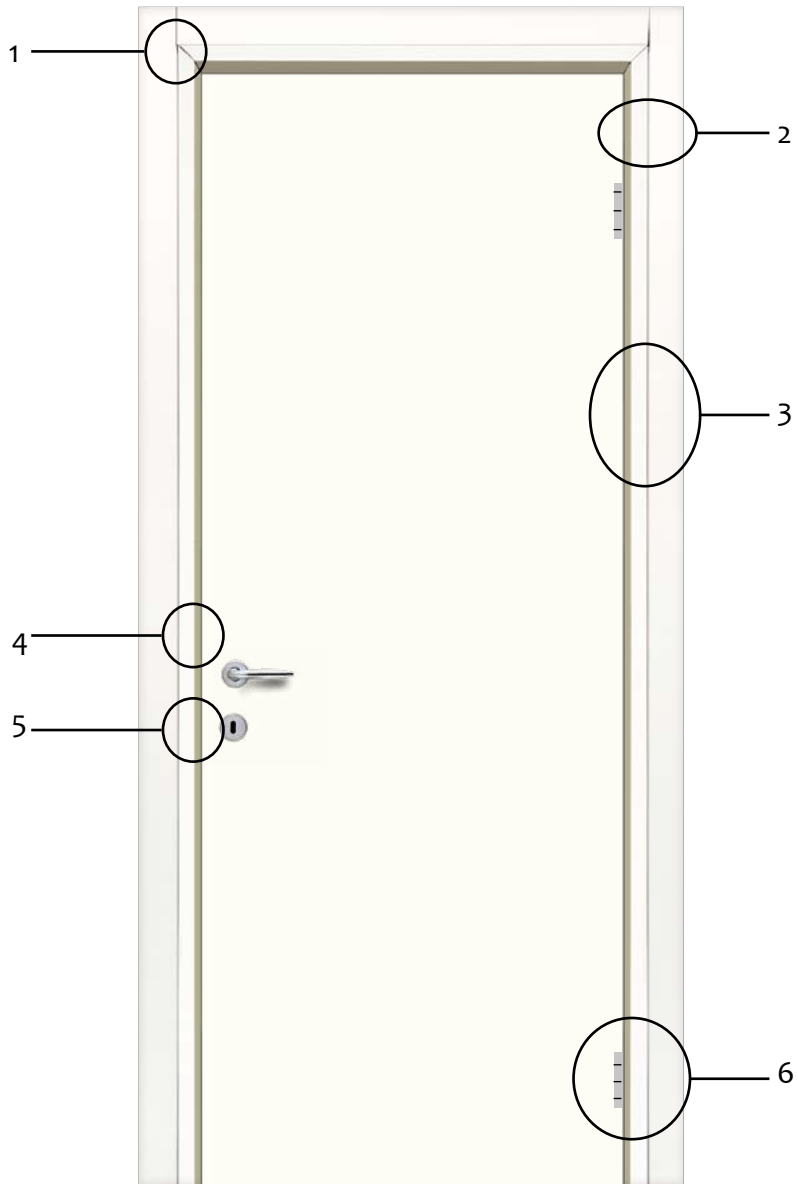

IGDOOR

Accessori di serie

Optional

Finiture